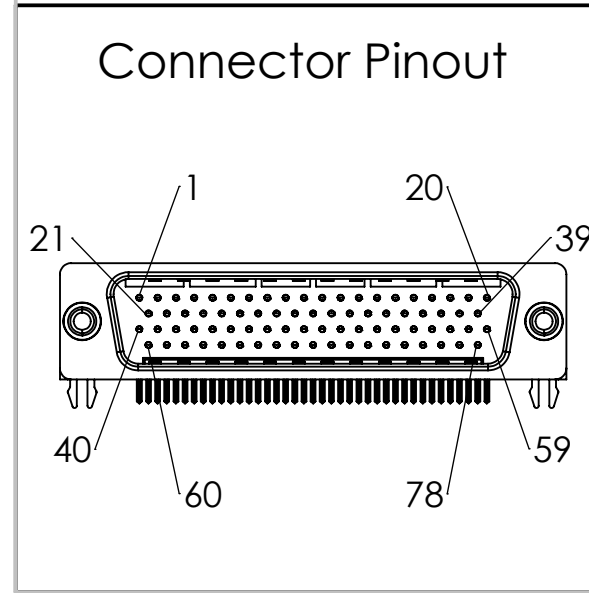

4

3

2

1

Ø0.15 THRU
(10 PLCS)

B

B

A

A

4

3

2

1

| | | | |
|--|------------------|---------------------|--|
| DIM: INCH | DATE: 02/13/2021 | RoHS COMPLIANT: Yes | DESCRIPTION: |
|  WINFORD ENGINEERING, LLC 4561 GARFIELD ROAD AUBURN, MI 48611 | | | DB78 Male Breakout Board |
| www.winford.com | | 989-671-9721 | PART NUMBER (S) BRK78HDM-R-DIN |
| | | | PART REVISION A |