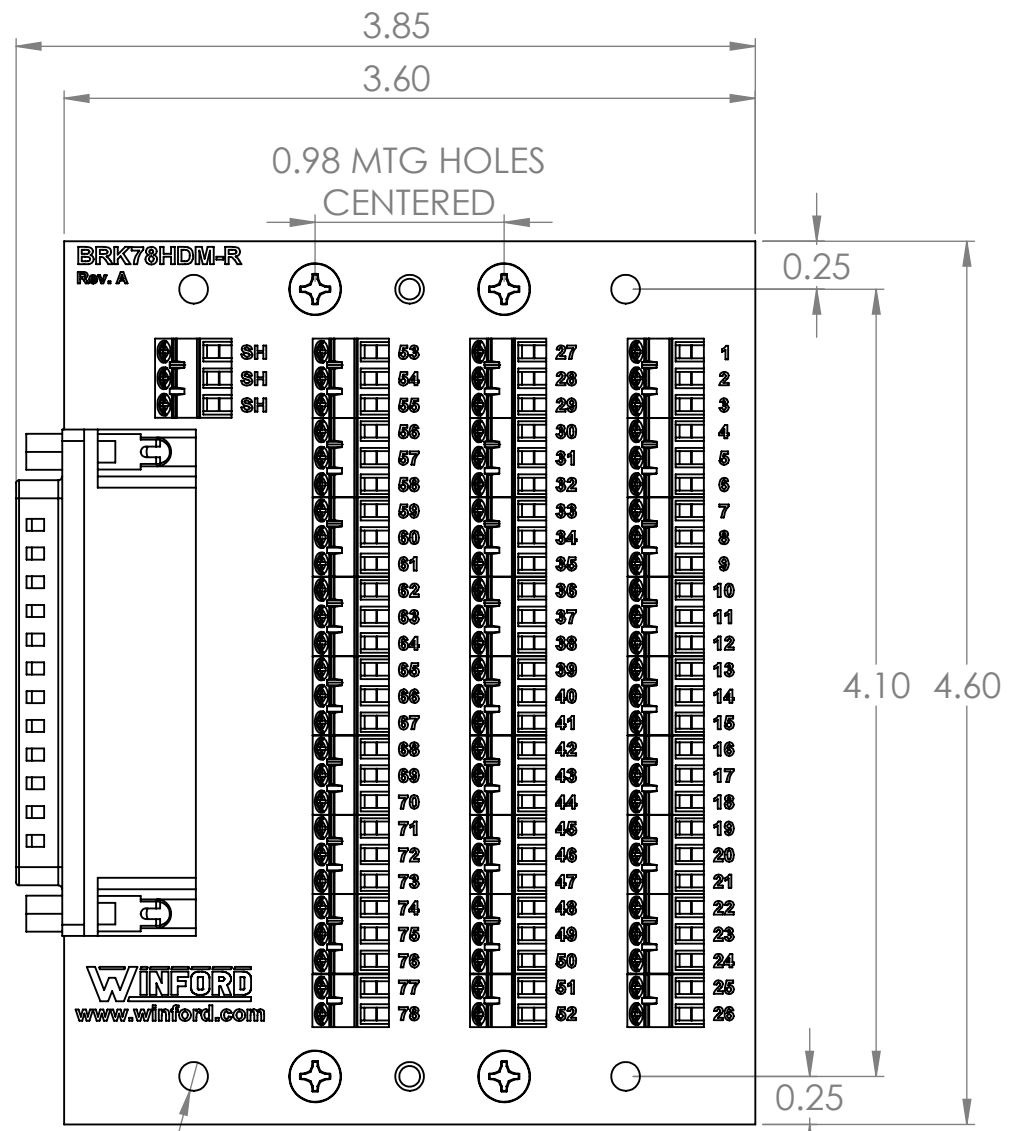

4

3

2

1

Ø0.15 THRU
(10 PLCS)

B

B

A

A

4

3

2

1

| | | | |
|--|------------------|---------------------|--|
| DIM: INCH | DATE: 02/13/2021 | RoHS COMPLIANT: Yes | DESCRIPTION: |
|  WINFORD ENGINEERING, LLC 4561 GARFIELD ROAD AUBURN, MI 48611 | | | DB78 Male Breakout Board |
| www.winford.com | | 989-671-9721 | PART NUMBER (S) BRK78HDM-R-DIN |
| | | | PART REVISION A |