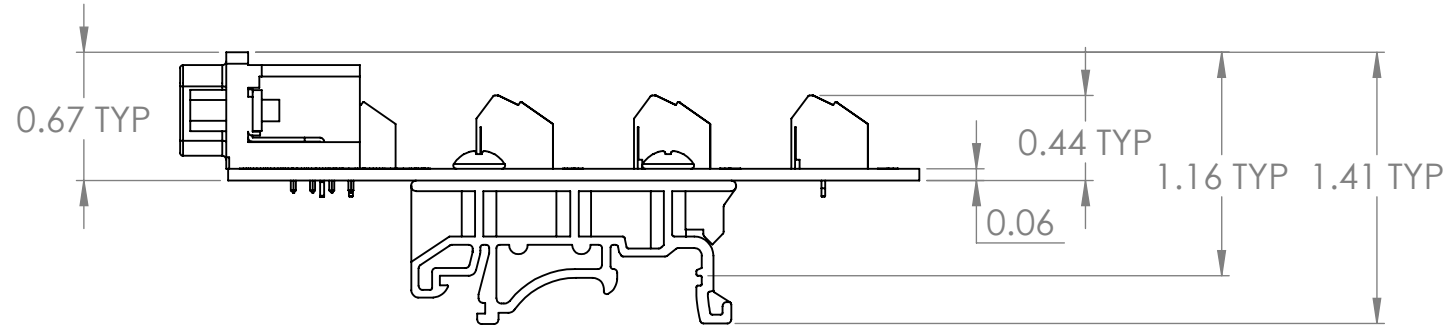

4

3

2

1

Ø0.15 THRU
(10 PLCS)

B

B

A

A

4

3

2

1

| | | | |
|--|------------------|---------------------|--|
| DIM: INCH | DATE: 02/13/2021 | RoHS COMPLIANT: Yes | DESCRIPTION: |
|  WINFORD ENGINEERING, LLC 4561 GARFIELD ROAD AUBURN, MI 48611 | | | DB78 Male Breakout Board |
| www.winford.com | | 989-671-9721 | PART NUMBER (S) BRK78HDM-R-DIN |
| | | | PART REVISION A |