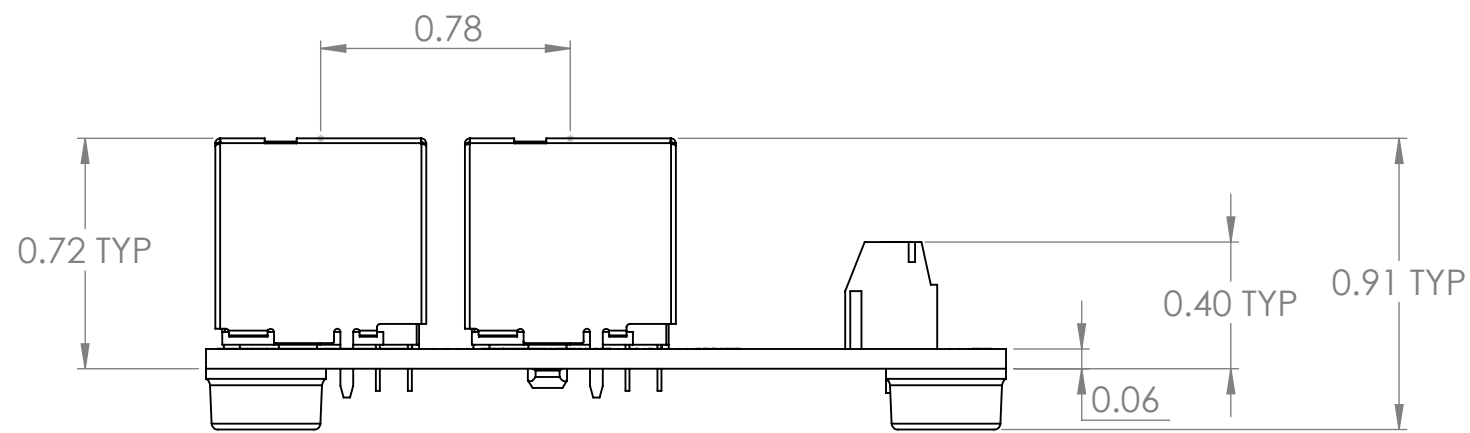

Connector Pinout

4

3

2

1

DIM: INCH	DATE: 04/14/2022	RoHS COMPLIANT: Yes	DESCRIPTION: RJ45 Shielded 2-Way Buss Breakout	
		WINFORD ENGINEERING, LLC 4561 GARFIELD ROAD AUBURN, MI 48611	PART NUMBER (S) BRK8P8CSJ2B-S-FT	PART REVISION A
www.winford.com		989-671-9721		