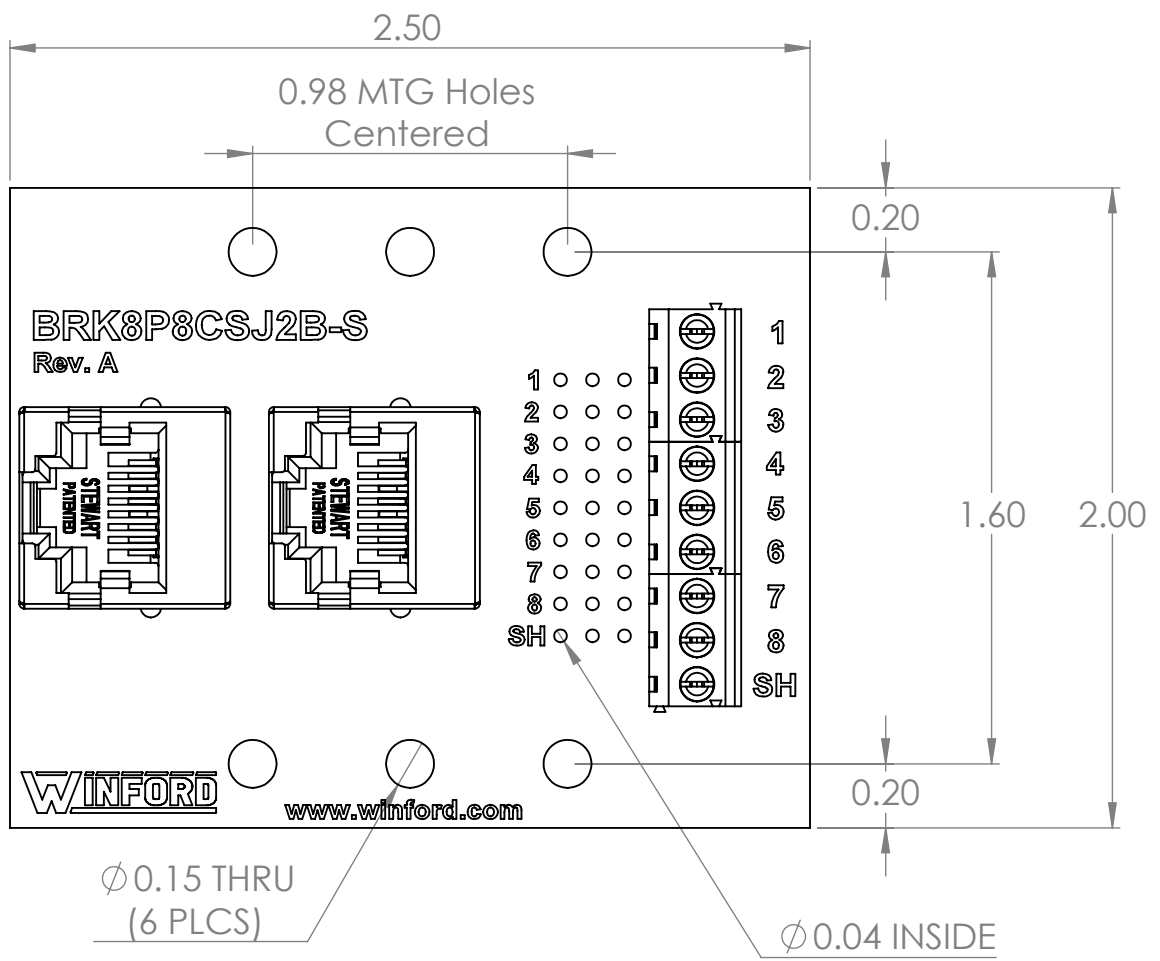

4

3

2

1

B

B

A

A

Connector Pinout

4

3

2

1

DIM: INCH	DATE: 04/14/2022	RoHS COMPLIANT: Yes	DESCRIPTION: RJ45 Shielded 2-Way Buss Breakout	
		WINFORD ENGINEERING, LLC 4561 GARFIELD ROAD AUBURN, MI 48611	PART NUMBER (S) BRK8P8CSJ2B-S-FT	PART REVISION A
www.winford.com		989-671-9721		