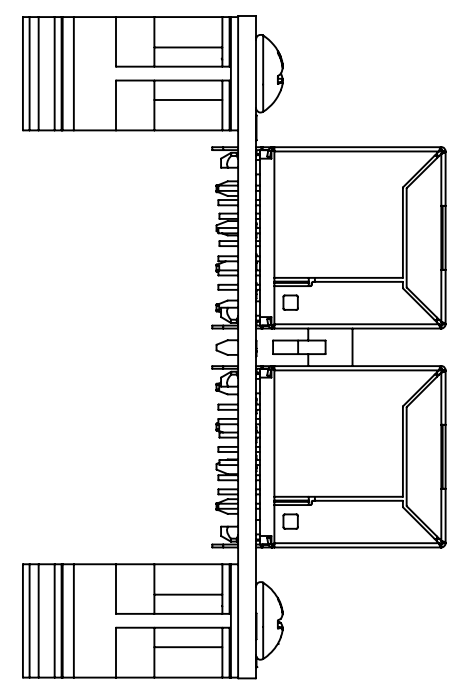

4

3

2

1

B

B

Connector Pinout

4

3

2

1

A

A

DIM: INCH	DATE: 04/06/2021	RoHS COMPLIANT: Yes	DESCRIPTION:
 WINFORD ENGINEERING, LLC 4561 GARFIELD ROAD AUBURN, MI 48611			8P8C Shielded 4-Way Buss Breakout
www.winford.com		989-671-9721	PART NUMBER (S)
			BRK8P8CSJ4B-S-DIN
			PART REVISION
			A