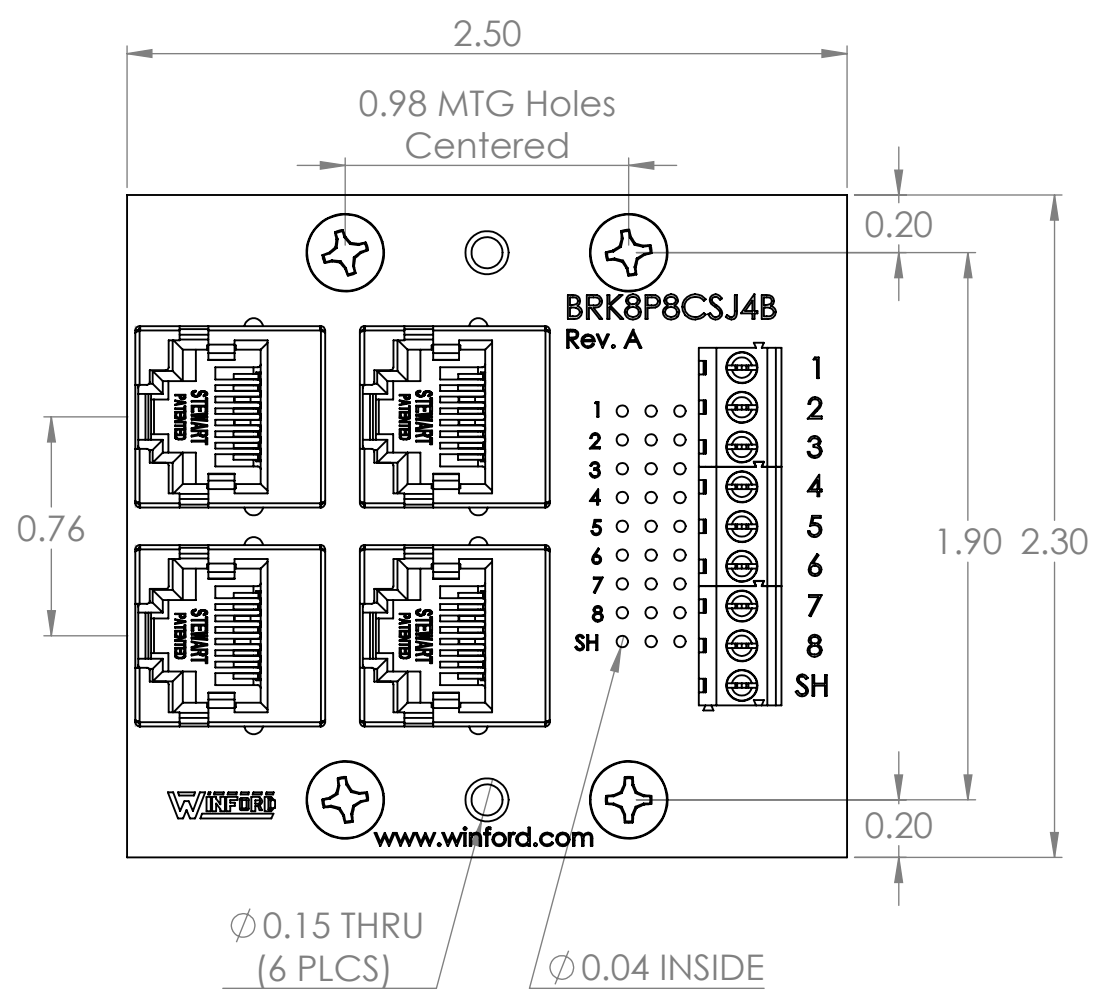

4

3

2

1

B

B

Connector Pinout

4

3

2

1

A

A

DIM: INCH	DATE: 04/06/2021	RoHS COMPLIANT: Yes	DESCRIPTION:
 WINFORD ENGINEERING, LLC 4561 GARFIELD ROAD AUBURN, MI 48611			8P8C Shielded 4-Way Buss Breakout
www.winford.com		989-671-9721	PART NUMBER (S)
			BRK8P8CSJ4B-S-DIN
			PART REVISION
			A