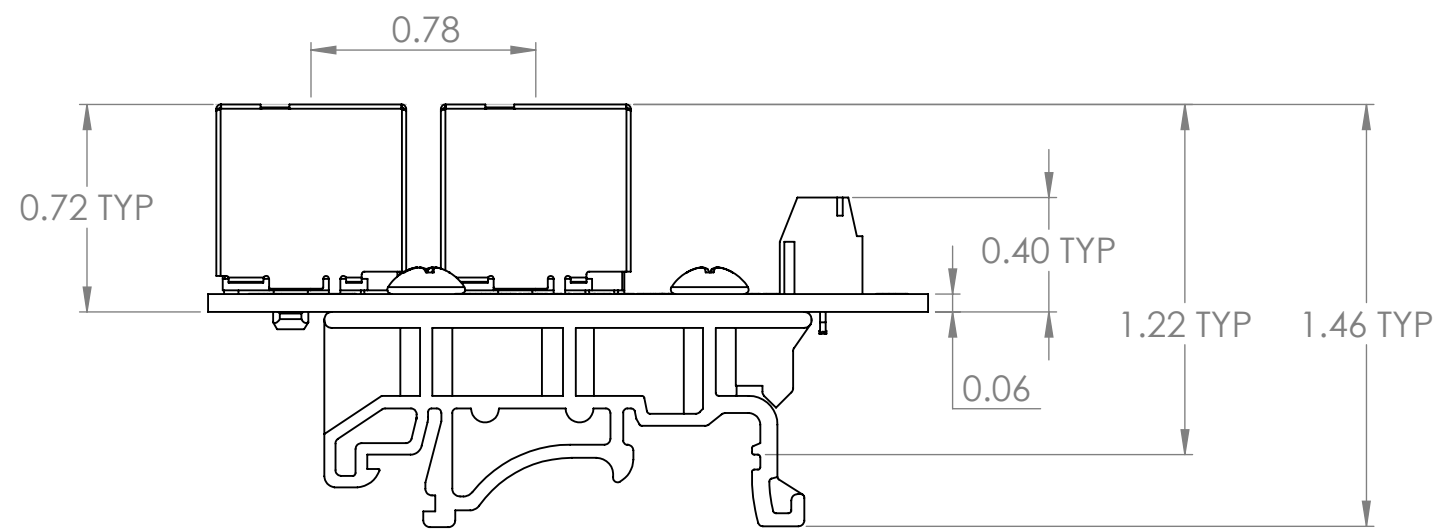

4

3

2

1

B

B

Connector Pinout

4

3

2

1

A

A

DIM: INCH	DATE: 04/06/2021	RoHS COMPLIANT: Yes	DESCRIPTION:
 WINFORD ENGINEERING, LLC 4561 GARFIELD ROAD AUBURN, MI 48611			8P8C Shielded 4-Way Buss Breakout
www.winford.com		989-671-9721	PART NUMBER (S)
			BRK8P8CSJ4B-S-DIN
			PART REVISION
			A