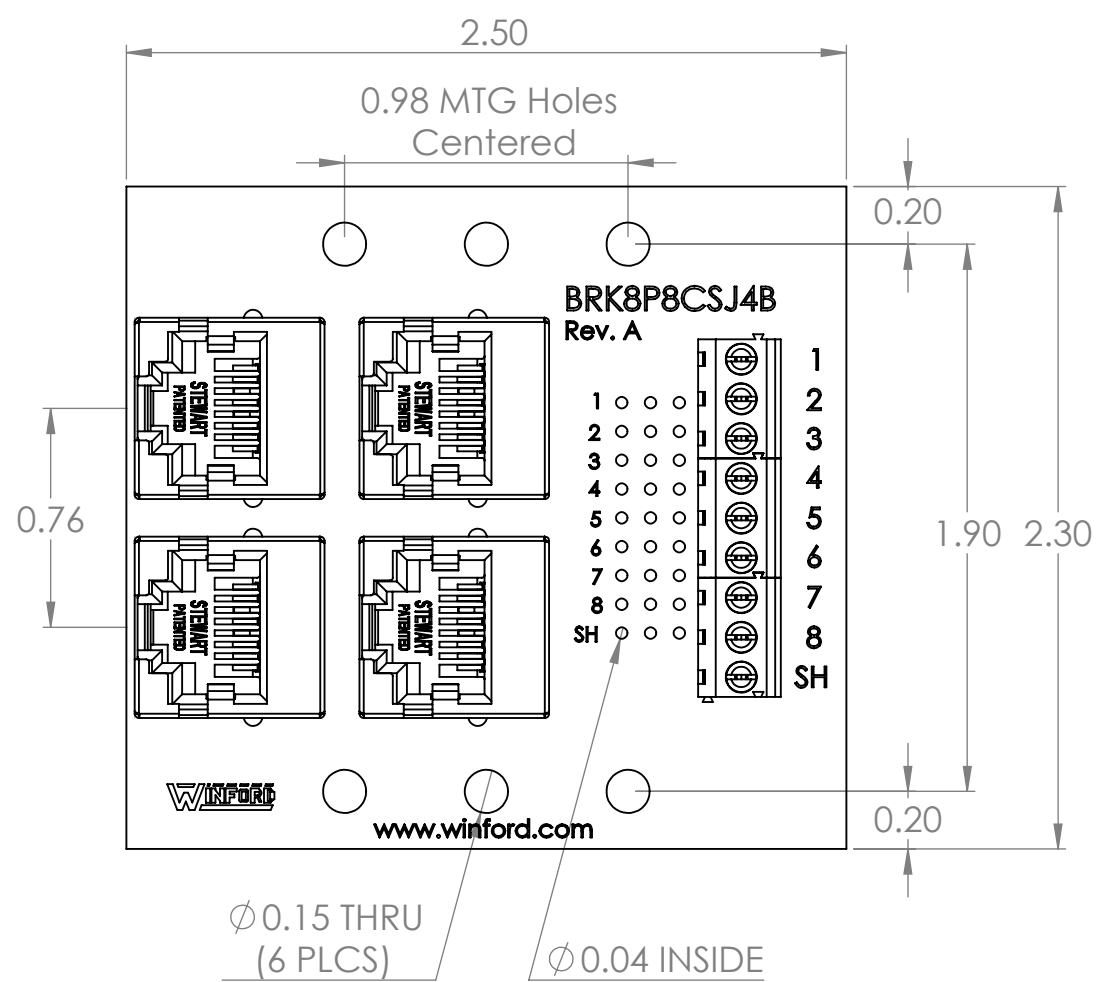

4

3

2

1

Connector Pinout

DIM: INCH	DATE: 04/06/2021	RoHS COMPLIANT: Yes	DESCRIPTION:
 WINFORD ENGINEERING, LLC 4561 GARFIELD ROAD AUBURN, MI 48611			8P8C Shielded 4-Way Buss Breakout
www.winford.com		989-671-9721	PART NUMBER (S) BRK8P8CSJ4B-S-FT
			PART REVISION A

4

3

2

1