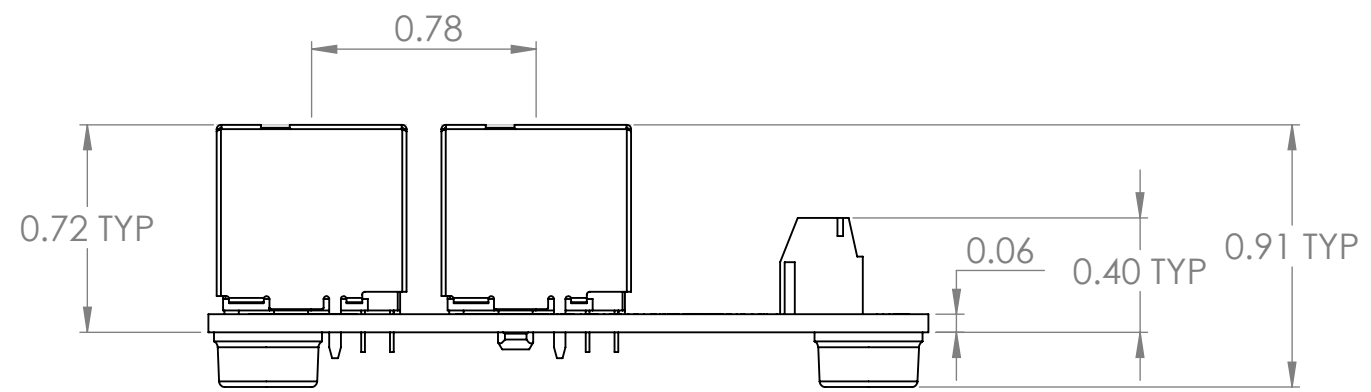

4

3

2

1

Connector Pinout

DIM: INCH	DATE: 04/06/2021	RoHS COMPLIANT: Yes	DESCRIPTION:
 WINFORD ENGINEERING, LLC 4561 GARFIELD ROAD AUBURN, MI 48611			8P8C Shielded 4-Way Buss Breakout
www.winford.com		989-671-9721	PART NUMBER (S) BRK8P8CSJ4B-S-FT
			PART REVISION A