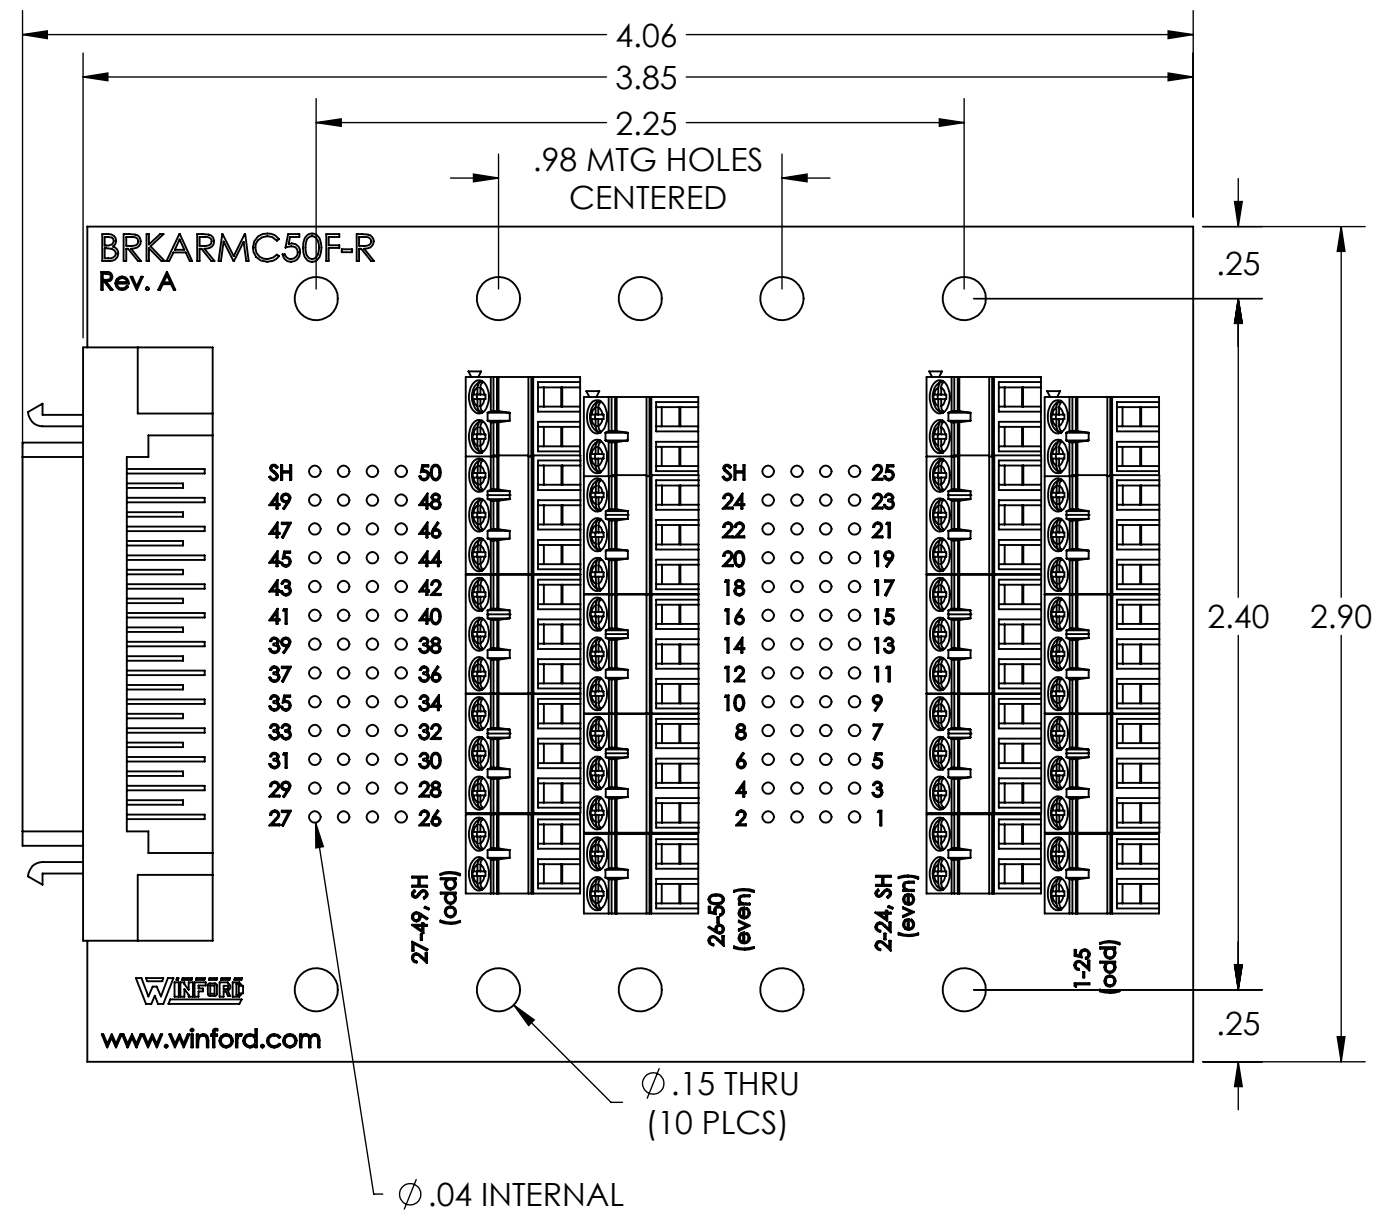

4

3

2

1

B

B

A

A

| | | | |
|-----------------|-----------------|--|--|
| DIM: INCH | DATE: 12/1/2019 | RoHS COMPLIANT: YES | DESCRIPTION: MDR 50-Pin Female Breakout Board |
| | | WINFORD ENGINEERING, LLC 4561 GARFIELD ROAD AUBURN, MI 48611 | PART NUMBER (S) BRKARMC50F-R6-FT |
| www.winford.com | | 989-671-9721 | PART REVISION A |

4

3

2

1