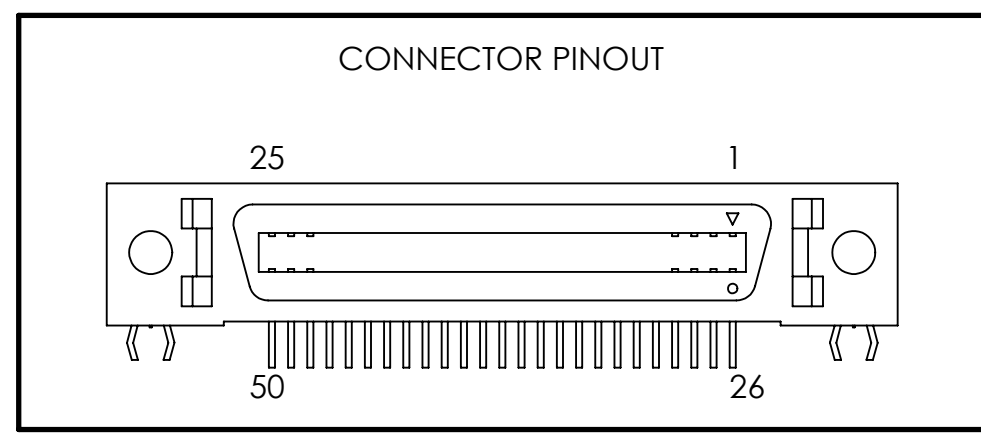

| | | | |
|-----------------|-----------------|--|--|
| DIM: INCH | DATE: 12/1/2019 | RoHS COMPLIANT: YES | DESCRIPTION: MDR 50-Pin Female Breakout Board |
| | | WINFORD ENGINEERING, LLC 4561 GARFIELD ROAD AUBURN, MI 48611 | PART NUMBER (S) BRKARMC50F-R6-FT |
| www.winford.com | | 989-671-9721 | PART REVISION A |