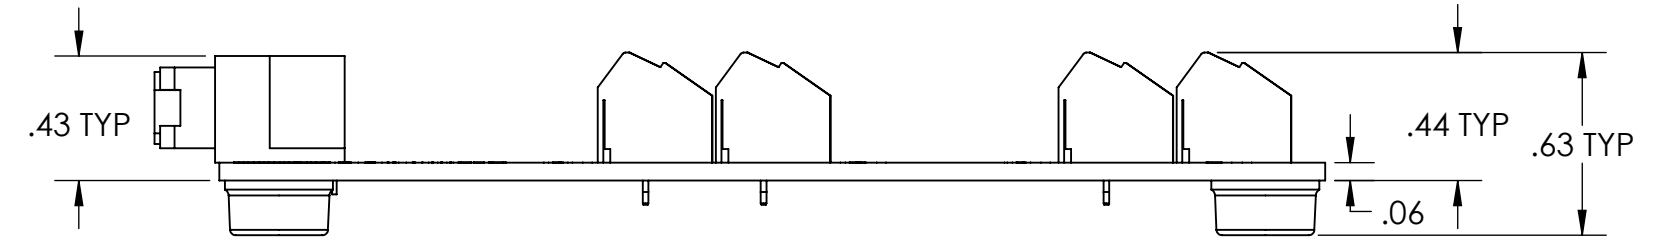

4

3

2

1

B

B

A

A

DIM: INCH	DATE: 12/1/2019	RoHS COMPLIANT: YES	DESCRIPTION: MDR 50-Pin Female Breakout Board
		WINFORD ENGINEERING, LLC 4561 GARFIELD ROAD AUBURN, MI 48611	PART NUMBER (S) BRKARMC50F-R6-FT
www.winford.com		989-671-9721	PART REVISION A

4

3

2

1