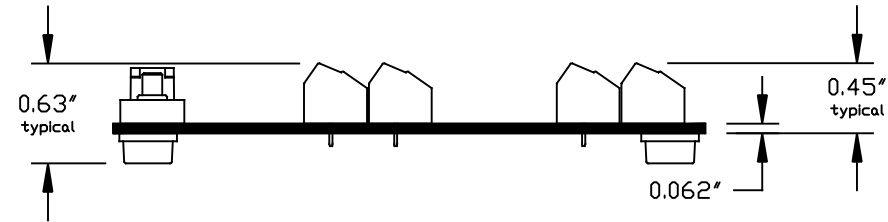

#2-56  
Internal

DIM: Inch	DATE: 10-01-2018	RoHS COMPLIANT: Yes	DESCRIPTION:
		Winford Engineering, LLC 4561 Garfield Road Auburn, MI 48611	68-Pin Half-Pitch D-Sub Female Breakout Board
		www.winford.com      989-671-9721	PART NUMBER(S): BRKBDP68FV1-SB-FT