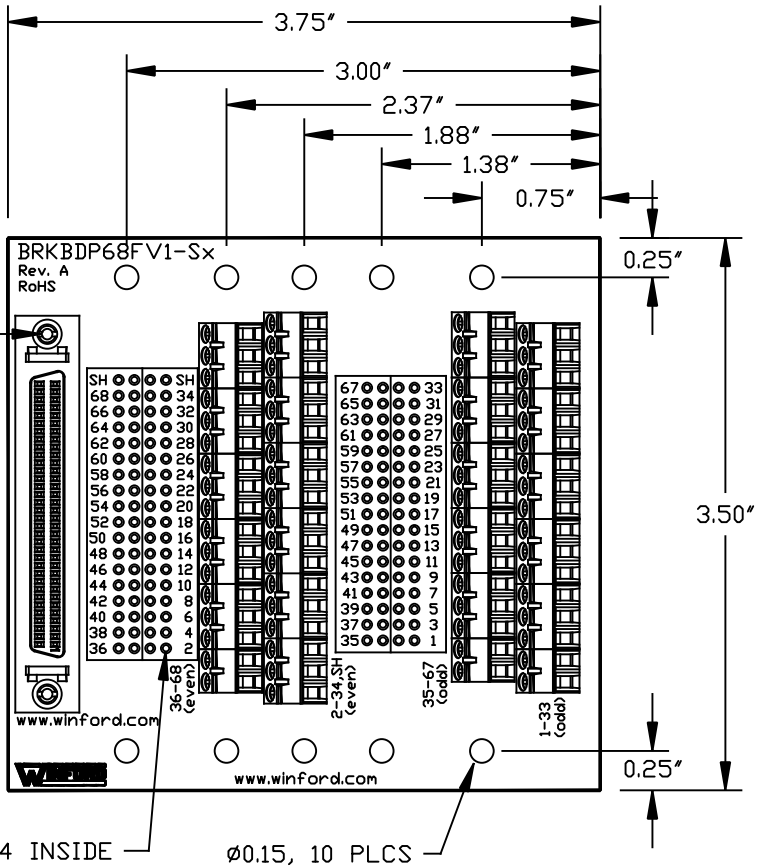

#2-56  
Internal

DIM: Inch	DATE: 10-01-2018	RoHS COMPLIANT: Yes	DESCRIPTION:
		Winford Engineering, LLC 4561 Garfield Road Auburn, MI 48611	68-Pin Half-Pitch D-Sub Female Breakout Board
		www.winford.com      989-671-9721	PART NUMBER(S): BRKBDP68FV1-SB-FT