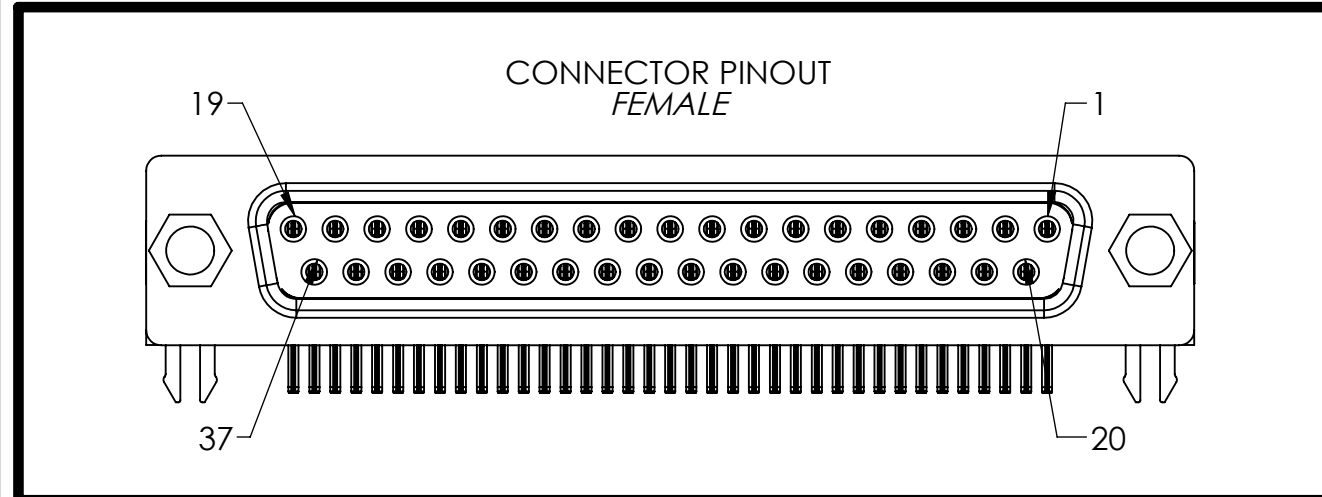

4

3

2

1

| | | | |
|--|------------------|---------------------|----------------------------------|
| DIM: INCH | DATE: 05/27/2019 | RoHS COMPLIANT: YES | DESCRIPTION: |
|  WINFORD ENGINEERING, LLC 4561 GARFIELD ROAD AUBURN, MI 48611 | | | DB37 Female Breakout |
| www.winford.com | | 989-671-9721 | PART NUMBER (S) BRKDD37F-R-FT |
| | | | PART REVISION A |