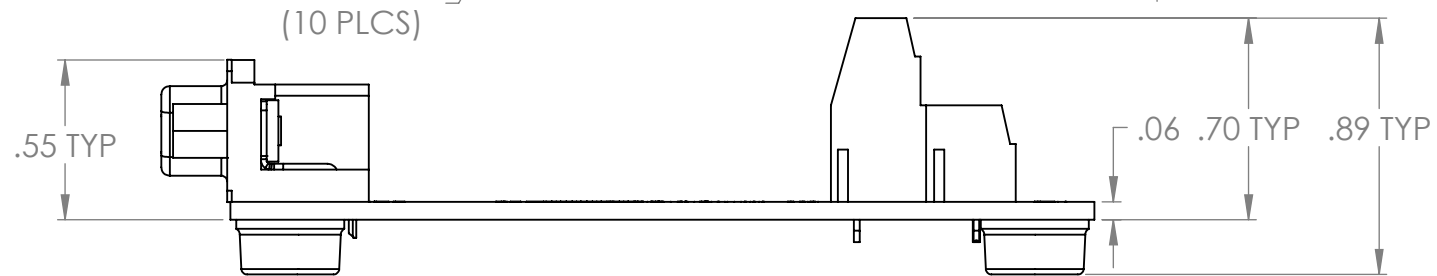

4

3

2

1

B

B

A

A

4

3

2

1

DIM: INCH	DATE: 05/27/2019	RoHS COMPLIANT: YES	DESCRIPTION:
WINFORD ENGINEERING, LLC 4561 GARFIELD ROAD AUBURN, MI 48611			DB37 Female Breakout
www.winford.com		989-671-9721	PART NUMBER (S) BRKDD37F-R-FT
			PART REVISION A