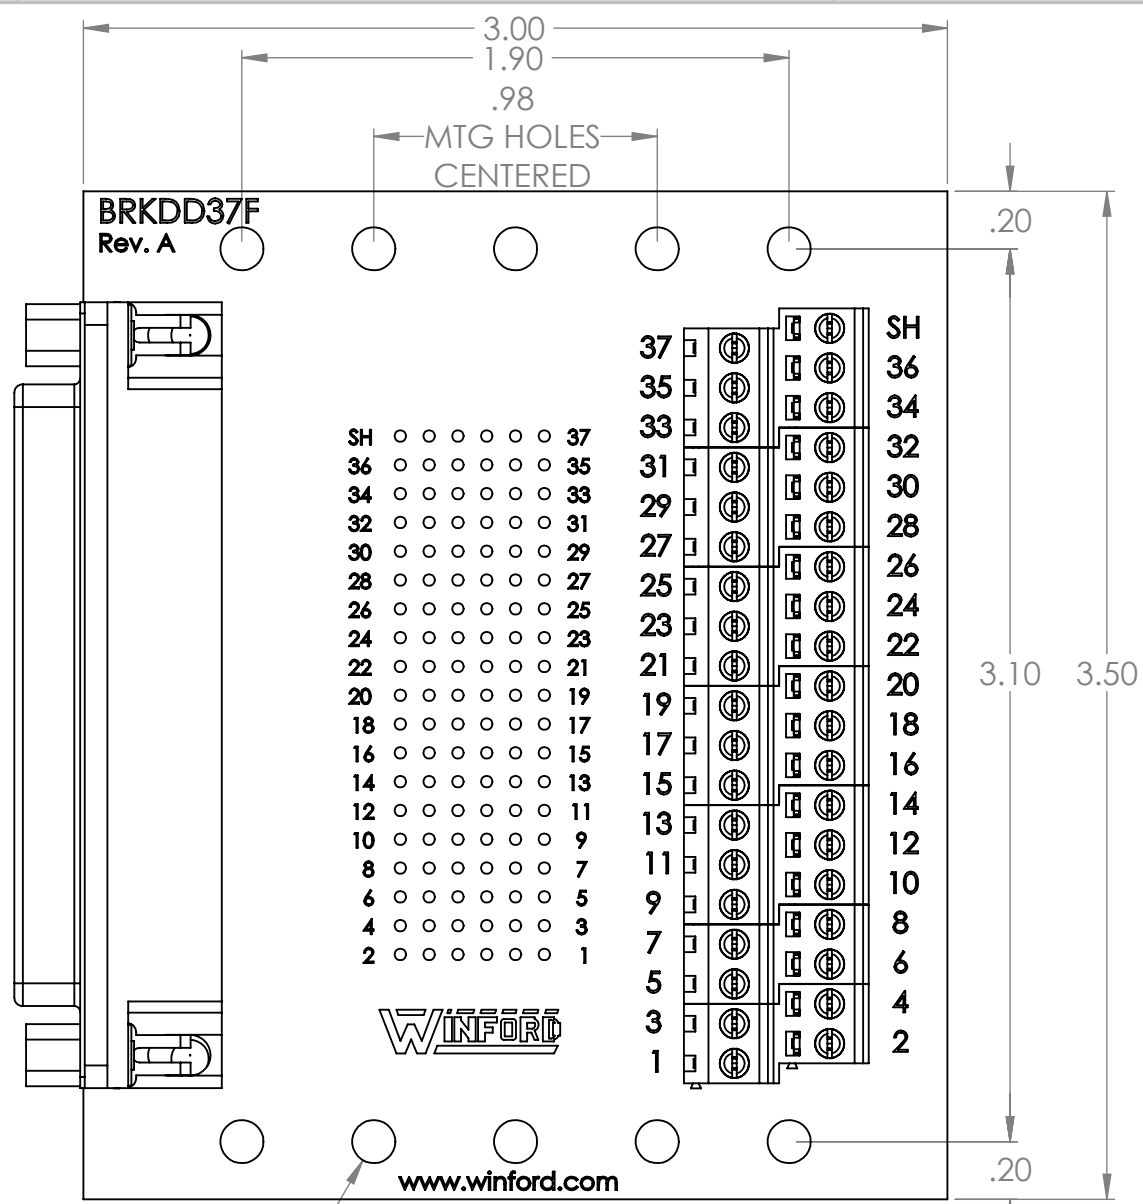

4

3

2

1

B

B

A

A

4

3

2

1

| | | | |
|--|------------------|---------------------|----------------------------------|
| DIM: INCH | DATE: 05/27/2019 | RoHS COMPLIANT: YES | DESCRIPTION: |
|  WINFORD ENGINEERING, LLC 4561 GARFIELD ROAD AUBURN, MI 48611 | | | DB37 Female Breakout |
| www.winford.com | | 989-671-9721 | PART NUMBER (S) BRKDD37F-R-FT |
| | | | PART REVISION A |