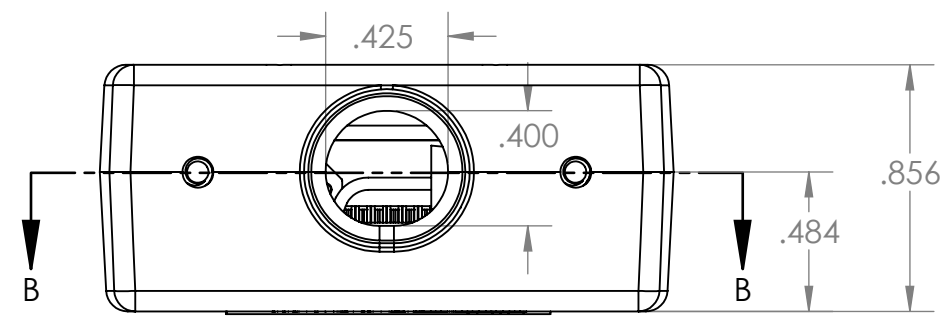

4

3

2

1

SECTION A-A

SECTION B-B

SECTION C-C

B

B

A

A

DIM: INCH	DATE: 11/10/2018	RoHS COMPLIANT: YES	DESCRIPTION: DB15 Breakout Board W/ Enclosure
 WINFORD ENGINEERING, LLC 4561 GARFIELD ROAD AUBURN, MI 48611			PART NUMBER (S) BRKEGD15M-R
www.winford.com		989-671-9721	PART REVISION A