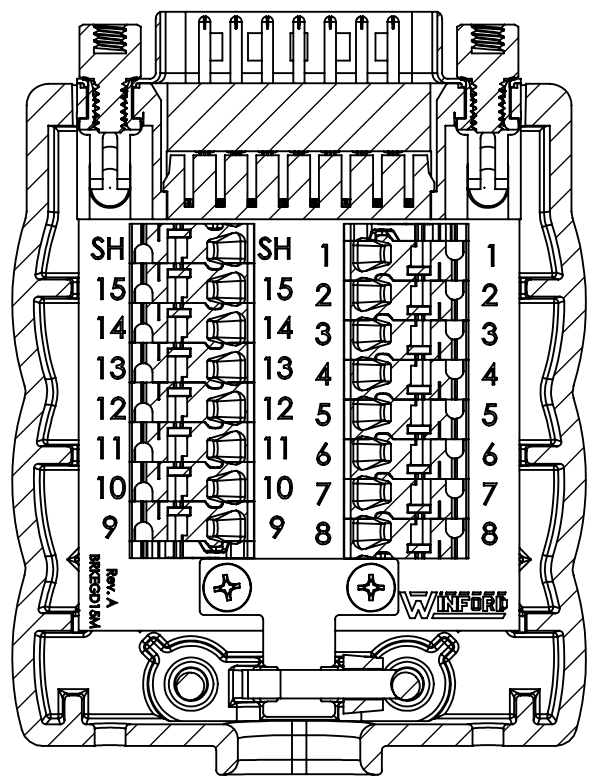

4

3

2

1

SECTION A-A

SECTION B-B

SECTION C-C

B

B

A

A

DIM: INCH	DATE: 11/10/2018	RoHS COMPLIANT: YES	DESCRIPTION: DB15 Breakout Board W/ Enclosure
 WINFORD ENGINEERING, LLC 4561 GARFIELD ROAD AUBURN, MI 48611			PART NUMBER (S) BRKEGD15M-R
www.winford.com		989-671-9721	PART REVISION A

4

3

2

1