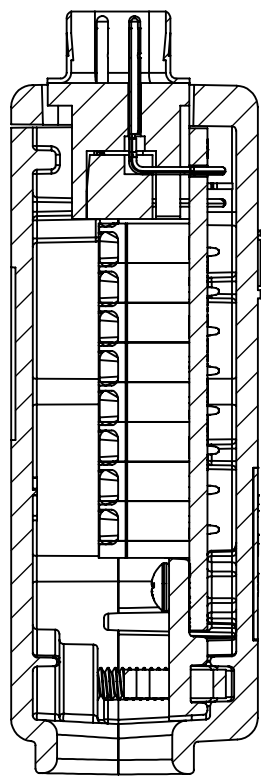

4

3

2

1

SECTION A-A

SECTION B-B

SECTION C-C

B

B

A

A

DIM: INCH	DATE: 11/10/2018	RoHS COMPLIANT: YES	DESCRIPTION: DB15 Breakout Board W/ Enclosure
 WINFORD ENGINEERING, LLC 4561 GARFIELD ROAD AUBURN, MI 48611			PART NUMBER (S) BRKEGD15M-R
www.winford.com		989-671-9721	PART REVISION A

4

3

2

1