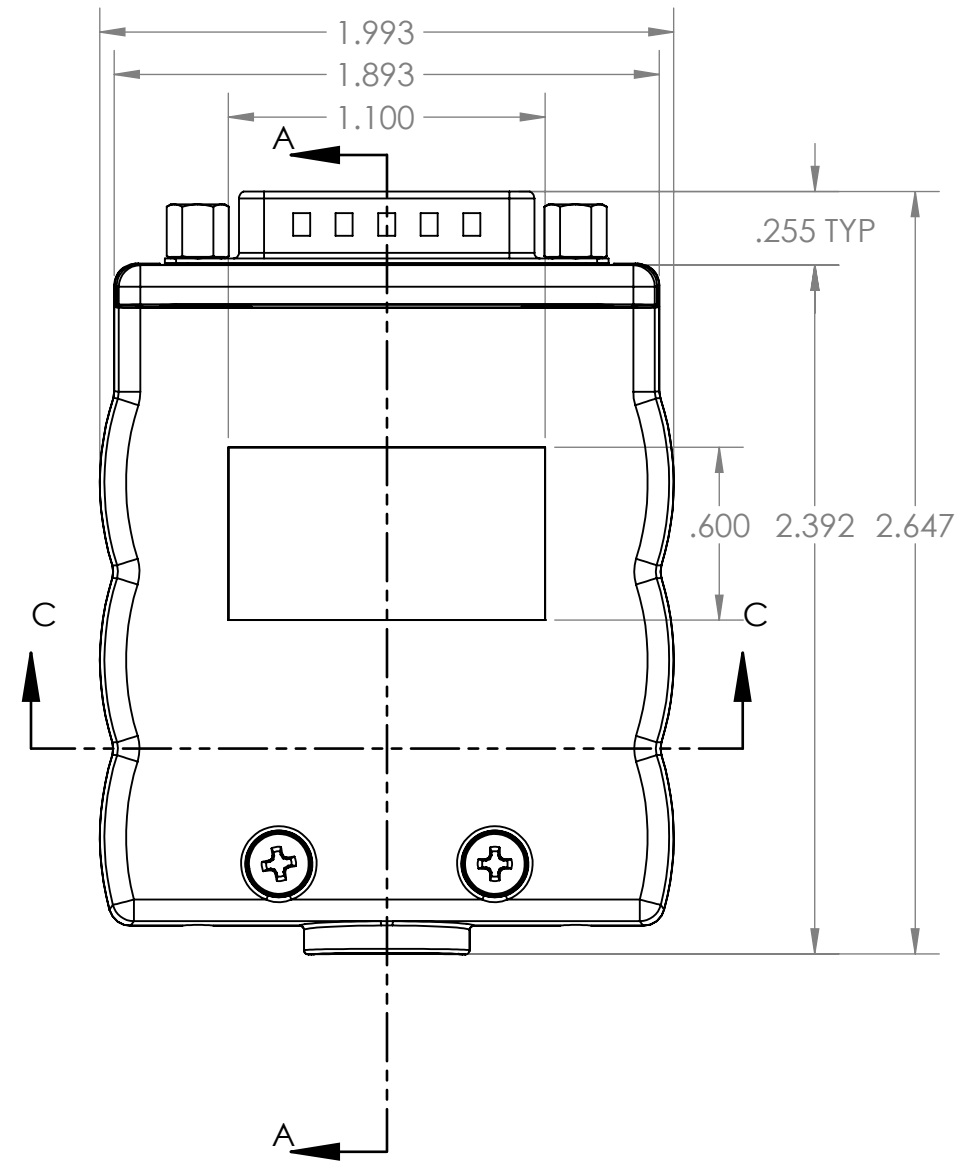

4

3

2

1

SECTION A-A

SECTION B-B

SECTION C-C

B

B

A

A

DIM: INCH	DATE: 11/10/2018	RoHS COMPLIANT: YES	DESCRIPTION: DB15 Breakout Board W/ Enclosure
 WINFORD ENGINEERING, LLC 4561 GARFIELD ROAD AUBURN, MI 48611			PART NUMBER (S) BRKEGD15M-R
www.winford.com		989-671-9721	PART REVISION A