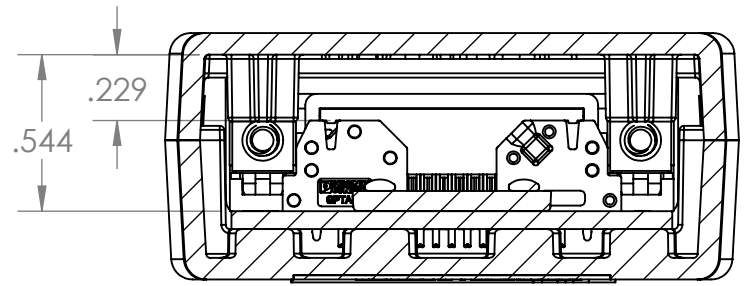

4

3

2

1

SECTION A-A

SECTION B-B

SECTION C-C

B

B

A

A

DIM: INCH	DATE: 11/10/2018	RoHS COMPLIANT: YES	DESCRIPTION: DB15 Breakout Board W/ Enclosure
 WINFORD ENGINEERING, LLC 4561 GARFIELD ROAD AUBURN, MI 48611			PART NUMBER (S) BRKEGD15M-R
www.winford.com		989-671-9721	PART REVISION A