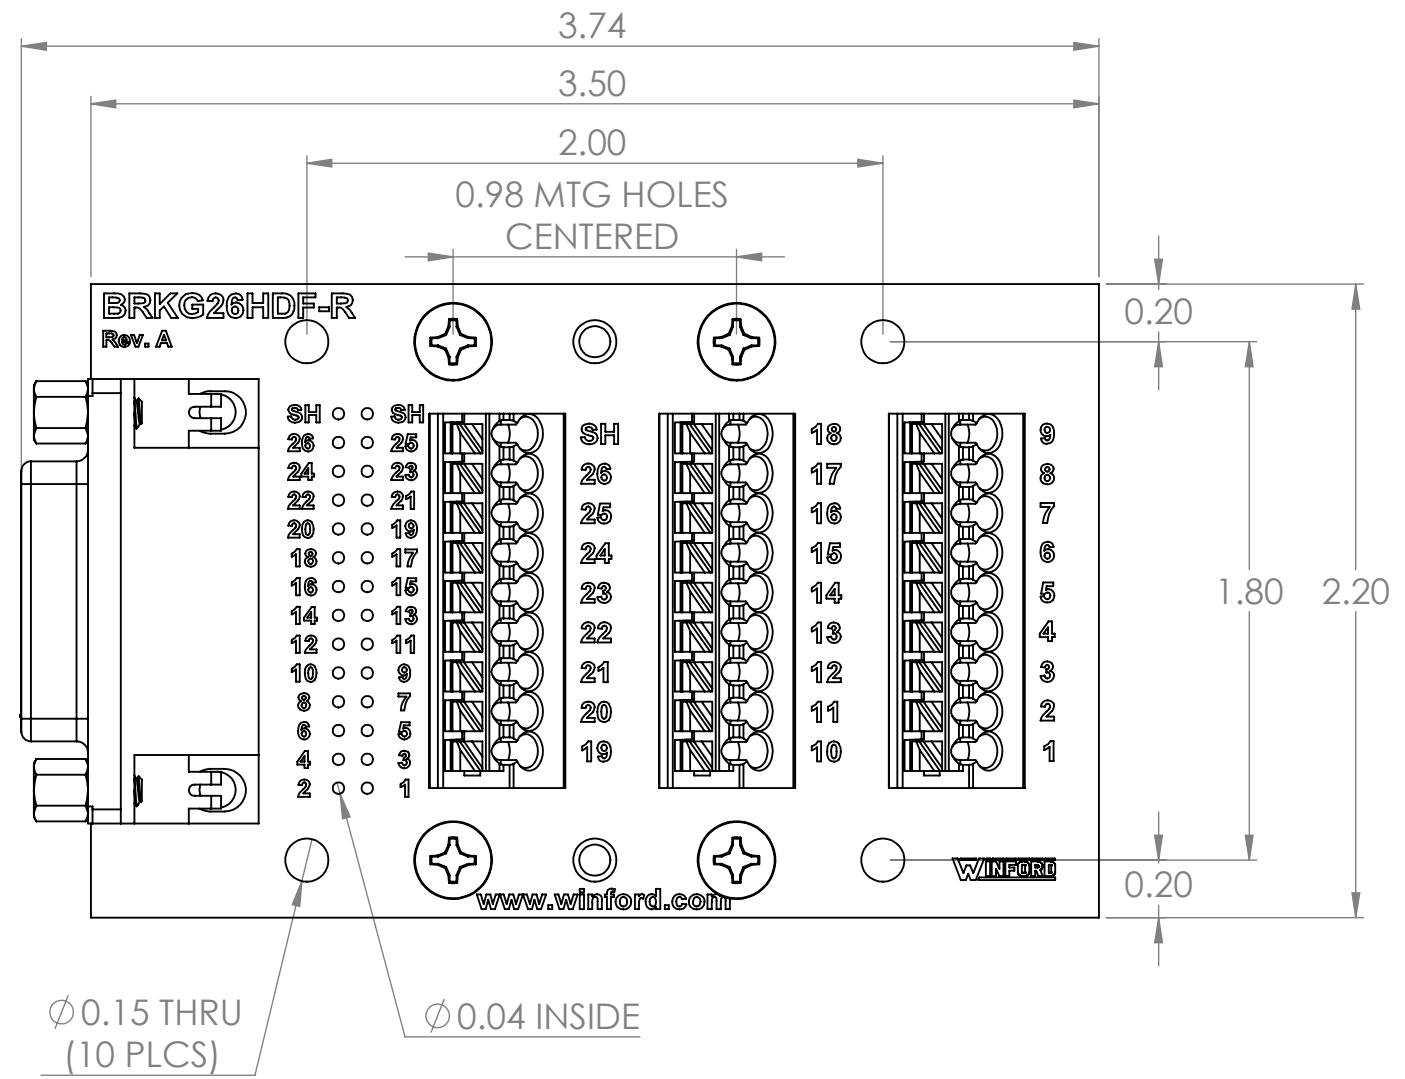

4

3

2

1

B

B

A

A

4

3

2

1

DIM: INCH	DATE: 08/20/2021	RoHS COMPLIANT: Yes	DESCRIPTION: DB26HD Female Breakout with Spring Terminals
 WINFORD ENGINEERING, LLC 4561 GARFIELD ROAD AUBURN, MI 48611			PART NUMBER (S) <b>BRKG26HDF-R-DIN</b>
www.winford.com		989-671-9721	PART REVISION <b>A</b>