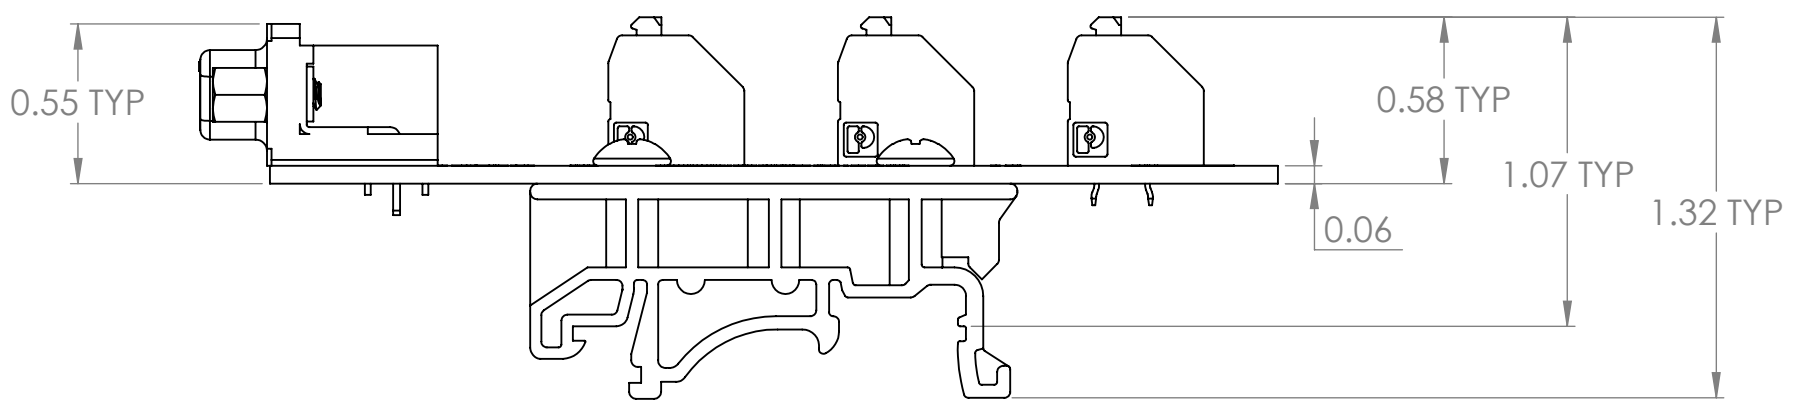

4

3

2

1

DIM: INCH	DATE: 08/20/2021	RoHS COMPLIANT: Yes	DESCRIPTION: DB26HD Female Breakout with Spring Terminals
 WINFORD ENGINEERING, LLC 4561 GARFIELD ROAD AUBURN, MI 48611			PART NUMBER (S) <b>BRKG26HDF-R-DIN</b>
www.winford.com		989-671-9721	PART REVISION <b>A</b>