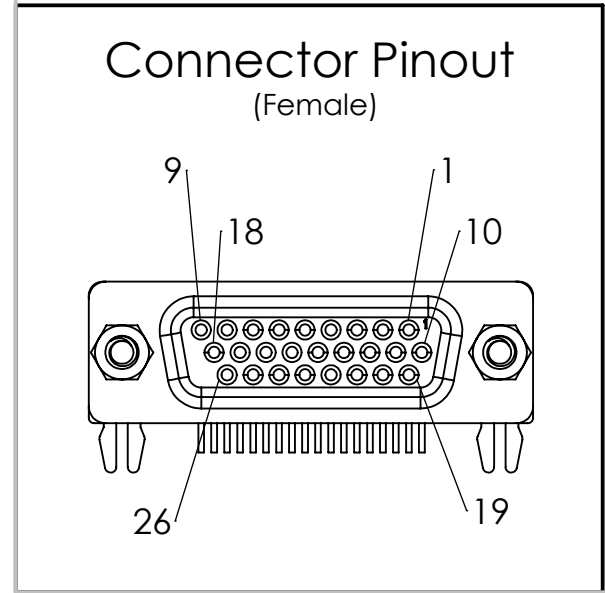

4

3

2

1

DIM: INCH	DATE: 08/20/2021	RoHS COMPLIANT: Yes	DESCRIPTION: DB26HD Female Breakout with Spring Terminals
 WINFORD ENGINEERING, LLC 4561 GARFIELD ROAD AUBURN, MI 48611			PART NUMBER (S) <b>BRKG26HDF-R-DIN</b>
www.winford.com		989-671-9721	PART REVISION <b>A</b>