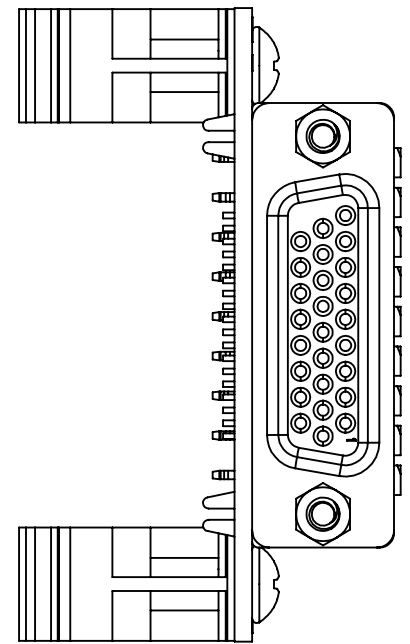

4

3

2

1

B

B

A

A

4

3

2

1

DIM: INCH	DATE: 08/20/2021	RoHS COMPLIANT: Yes	DESCRIPTION: DB26HD Female Breakout with Spring Terminals
 WINFORD ENGINEERING, LLC 4561 GARFIELD ROAD AUBURN, MI 48611			PART NUMBER (S) <b>BRKG26HDF-R-DIN</b>
www.winford.com		989-671-9721	PART REVISION <b>A</b>