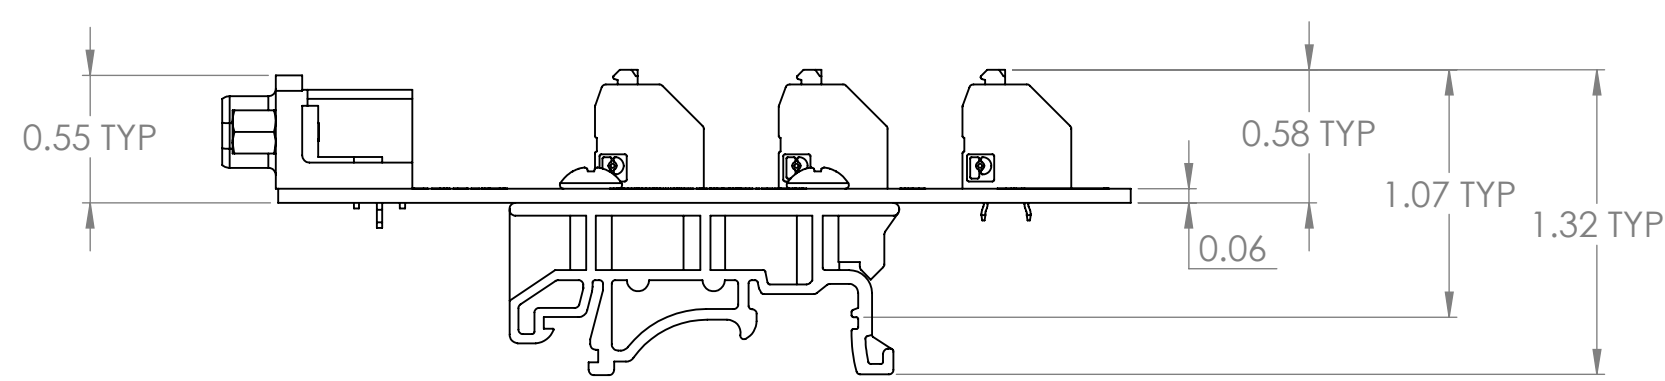

4

3

2

1

| | | | |
|--|------------------|---------------------|--|
| DIM: INCH | DATE: 08/20/2021 | RoHS COMPLIANT: Yes | DESCRIPTION: DB44HD Female Breakout with Spring Terminals |
| WINFORD ENGINEERING, LLC 4561 GARFIELD ROAD AUBURN, MI 48611 | | | PART NUMBER (S) BRKG44HDF-R-DIN |
| www.winford.com | | | PART REVISION A |
| 989-671-9721 | | | |