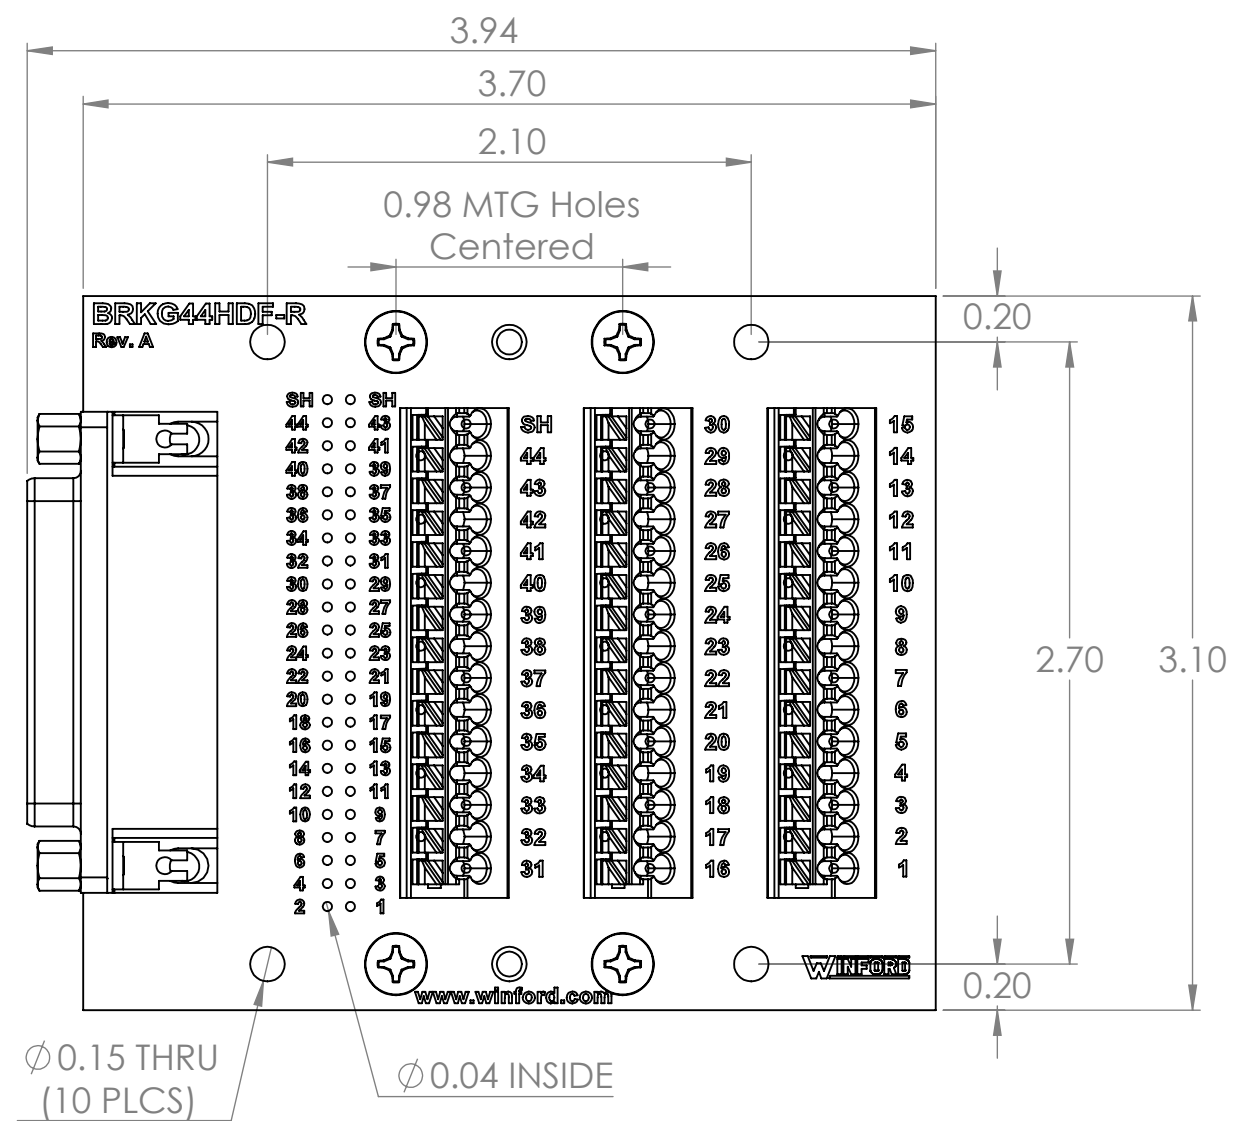

4

3

2

1

| | | | |
|--|------------------|---------------------|--|
| DIM: INCH | DATE: 08/20/2021 | RoHS COMPLIANT: Yes | DESCRIPTION: DB44HD Female Breakout with Spring Terminals |
| WINFORD ENGINEERING, LLC 4561 GARFIELD ROAD AUBURN, MI 48611 | | | PART NUMBER (S) BRKG44HDF-R-DIN |
| www.winford.com | | | PART REVISION A |
| 989-671-9721 | | | |

4

3

2

1