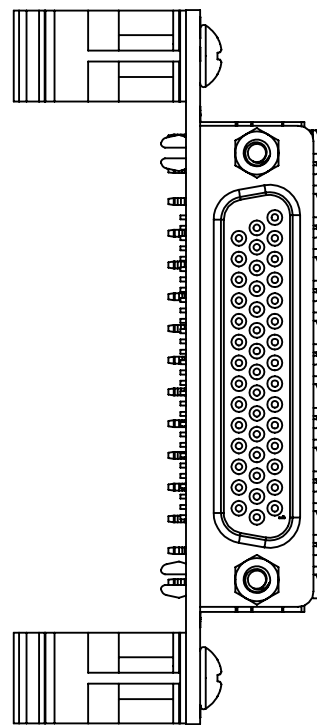

4

3

2

1

| | | | |
|--|------------------|---------------------|--|
| DIM: INCH | DATE: 08/20/2021 | RoHS COMPLIANT: Yes | DESCRIPTION: DB44HD Female Breakout with Spring Terminals |
| WINFORD ENGINEERING, LLC 4561 GARFIELD ROAD AUBURN, MI 48611 | | | PART NUMBER (S) BRKG44HDF-R-DIN |
| www.winford.com | | | PART REVISION A |
| 989-671-9721 | | | |

4

3

2

1