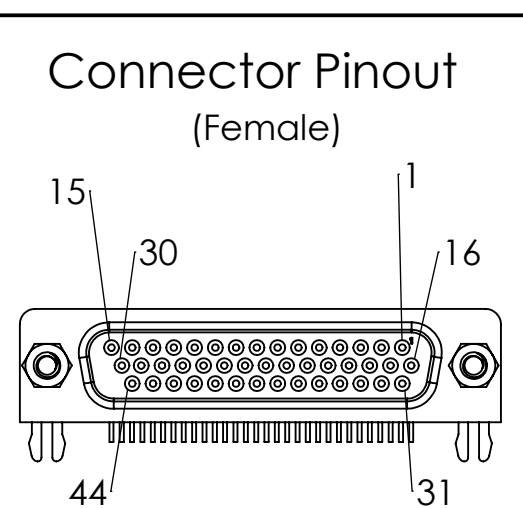

4

3

2

1

| | | | |
|--|------------------|---------------------|--|
| DIM: INCH | DATE: 08/20/2021 | RoHS COMPLIANT: Yes | DESCRIPTION: DB44HD Female Breakout with Spring Terminals |
| WINFORD ENGINEERING, LLC 4561 GARFIELD ROAD AUBURN, MI 48611 | | | PART NUMBER (S) BRKG44HDF-R-DIN |
| www.winford.com | | | PART REVISION A |
| 989-671-9721 | | | |