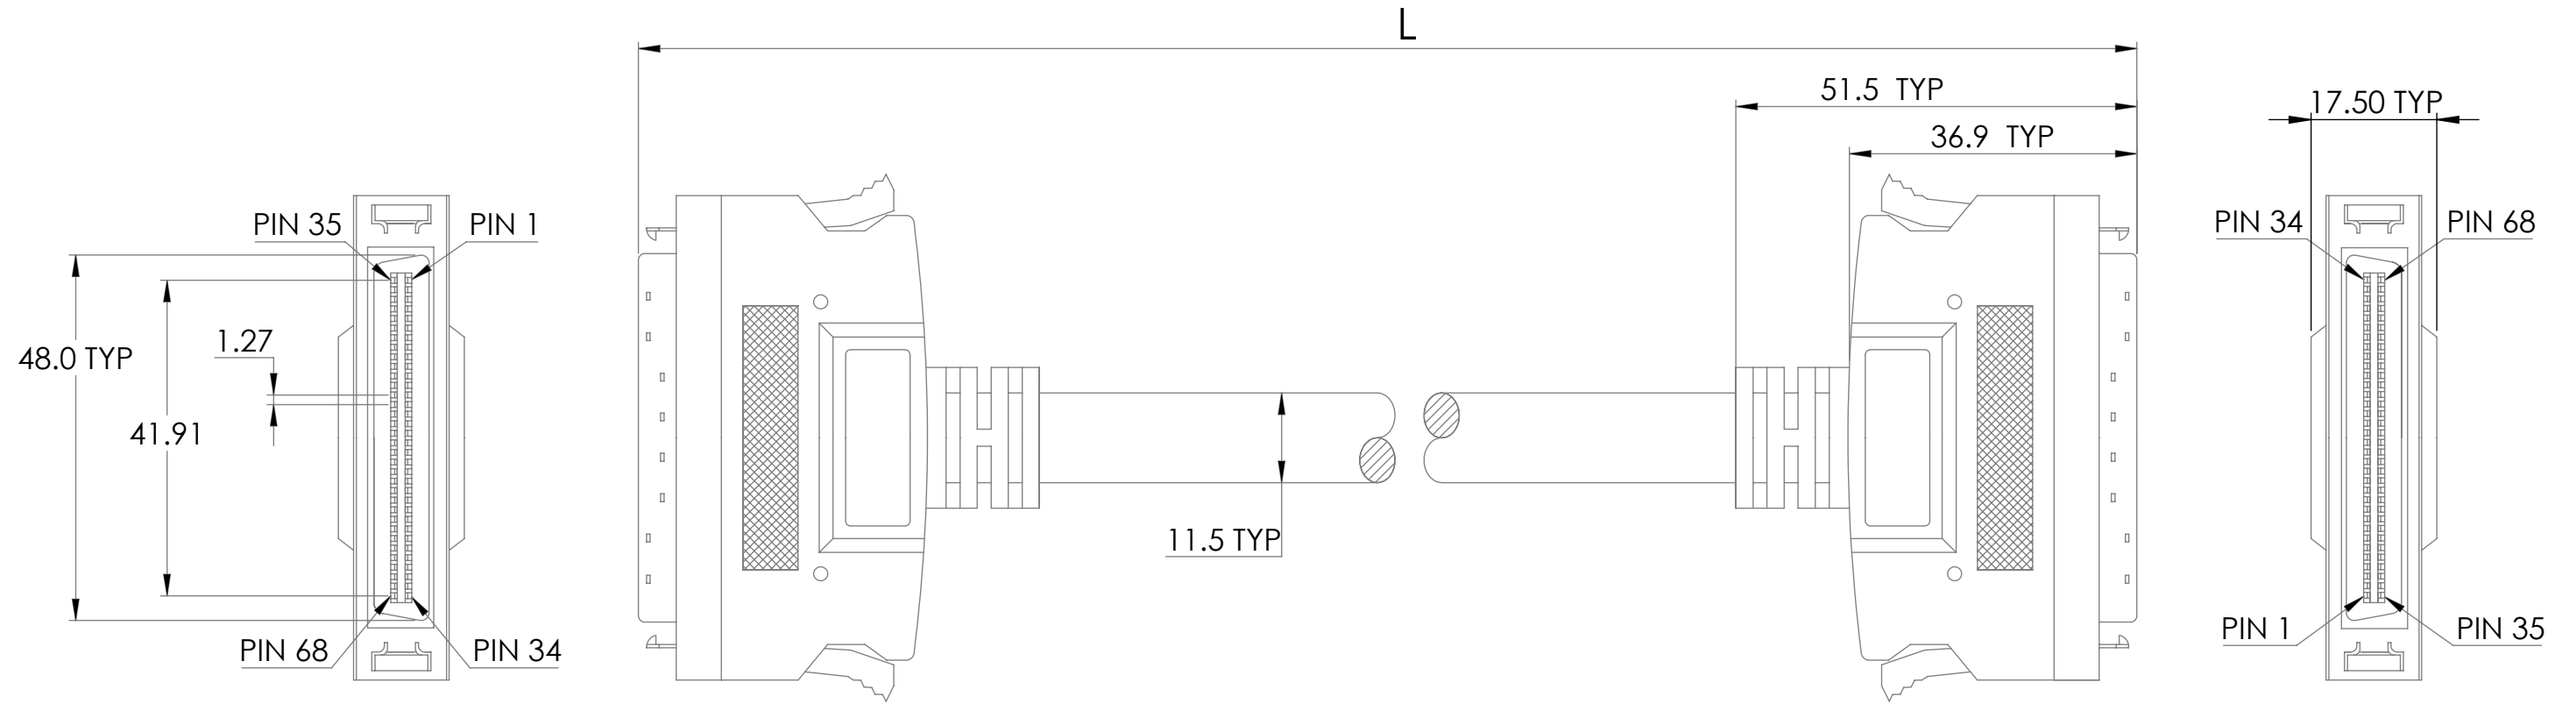

4

3

2

1

B

B

A

A

1		1	BROWN	13		13	BLACK	25		25	WHITERED
35		35	BROWN/WHITE	47		47	BLACK/WHITE	59		59	WHITE/BLUE
2		2	RED	14		14	RED/WHITE	26		26	WHITE/YELLOW
36		36	RED/BLACK	48		48	RED/BLUE	60		60	WHITE/GREEN
3		3	ORANGE	15		15	YELLOW/RED	27		27	ORANGE/WHITE
37		37	ORANGE/BLACK	49		49	YELLOW/BLUE	61		61	YELLOW/WHITE
4		4	PINK	16		16	PINK/RED	28		28	ORANGE/GREEN
38		38	PINK/BLACK	50		50	PINK/BLUE	62		62	YELLOW/GREEN
5		5	YELLOW	17		17	PINK/YELLOW	29		29	ORANGE/BLUE
39		39	YELLOW/BLACK	51		51	PINK/WHITE	63		63	PURPLE/BLUE
6		6	GREEN	18		18	GREEN/BLUE	30		30	LIGHT BLUE/WHITE
40		40	GREEN/BLACK	52		52	LIGHT GREEN/RED	64		64	LIGHT GREEN/WHITE
7		7	LIGHT GREEN	19		19	GREEN/WHITE	31		31	BLUE/BLACK
41		41	LIGHT GREEN/BLACK	53		53	LIGHT GREEN/BLUE	65		65	PURPLE/BLACK
8		8	BLUE	20		20	LIGHT GREEN/YELLOW	32		32	BLUE/RED
42		42	BLUE/WHITE	54		54	LIGHT GREEN/GREEN	66		66	PURPLE/RED
9		9	LIGHT BLUE	21		21	LIGHT BLUE/RED	33		33	PURPLE/GREEN
43		43	LIGHT BLUE/BLACK	55		55	LIGHT BLUE/BLUE	67		67	PINK/GREEN
10		10	PURPLE	22		22	LIGHT BLUE/YELLOW	34		34	PURPLE/YELLOW
44		44	PURPLE/WHITE	56		56	LIGHT BLUE/GREEN	68		68	GRAY/WHITE
11		11	GRAY	23		23	GRAY/RED				SHIELD
45		45	GRAY/BLACK	57		57	GRAY/BLUE				
12		12	WHITE	24		24	GRAY/YELLOW				
46		46	WHITE/BLACK	58		58	GRAY/GREEN				

Note: "xx" in part number = Length, in Feet

DIM: MM	DATE: 04/18/2023	RoHS COMPLIANT: Yes	DESCRIPTION:
			MDR (Mini Delta Ribbon) 68-Pin Cables
WINFORD ENGINEERING, LLC 4561 GARFIELD ROAD AUBURN, MI 48611			PART NUMBER (S)
www.winford.com			989-671-9721
			PART REVISION
CBMDR68MB-xx			A

4

3

2

1