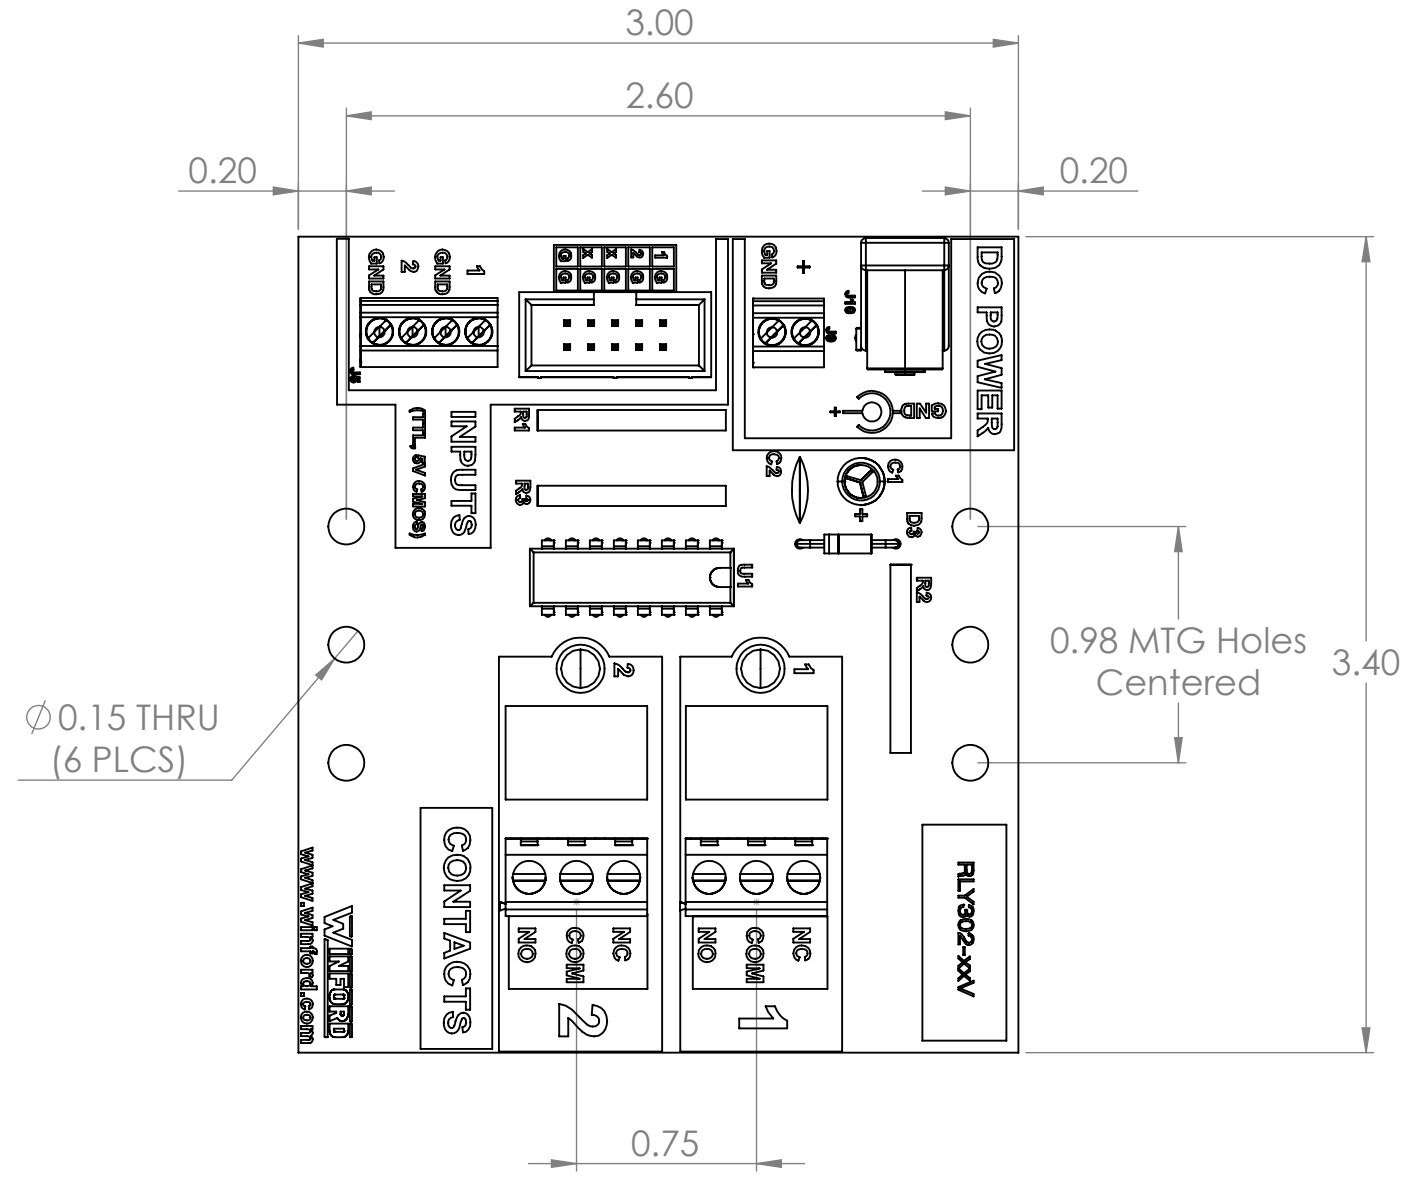

4

3

2

1

B

B

A

A

4

3

2

1

DIM: INCH	DATE: 07/20/2022	RoHS COMPLIANT: Yes	DESCRIPTION:
 WINFORD ENGINEERING, LLC 4561 GARFIELD ROAD AUBURN, MI 48611			Small Signal 2-Channel 2A SPDT Relay
www.winford.com		989-671-9721	PART NUMBER (S) RLY302-xxV-FT
			PART REVISION C