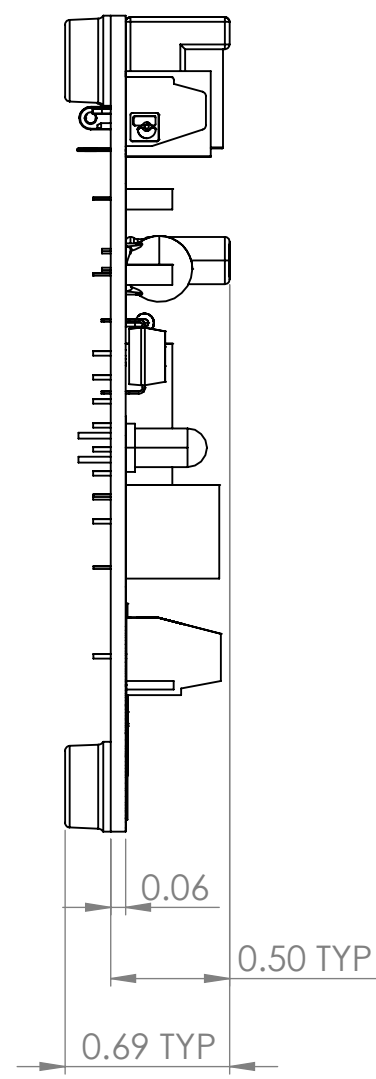

4

3

2

1

B

B

A

A

4

3

2

1

DIM: INCH	DATE: 07/20/2022	RoHS COMPLIANT: Yes	DESCRIPTION:
 WINFORD ENGINEERING, LLC 4561 GARFIELD ROAD AUBURN, MI 48611			Small Signal 2-Channel 2A SPDT Relay
www.winford.com		989-671-9721	PART NUMBER (S) RLY302-xxV-FT
			PART REVISION C