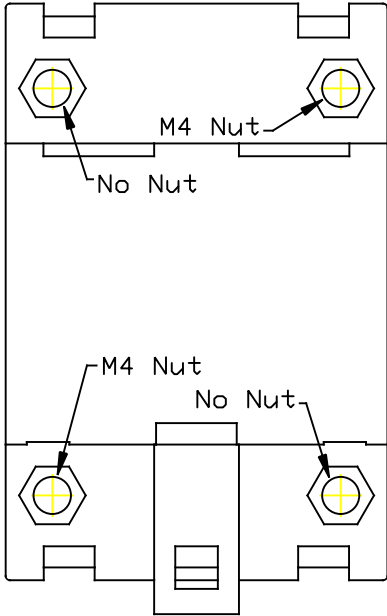

DINM03: DIN Rail Mounting Clip

DESCRIPTION:
DINM03: DIN Rail Clip

Winford Engineering, LLC
4561 Garfield Road
Auburn, MI 48611

DIMENSIONS ARE IN MILLIMETERS

www.winford.com

989-671-9721