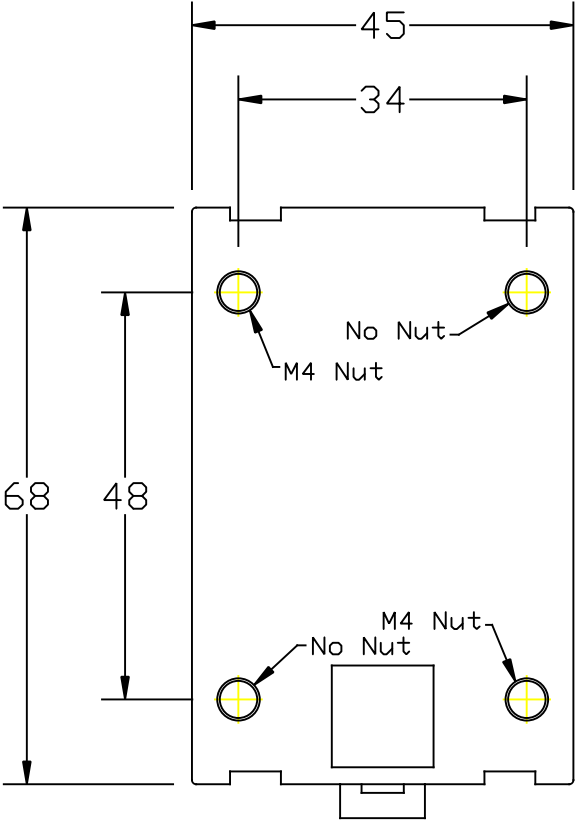

DINM03: DIN Rail Mounting Clip

DESCRIPTION:
DINM03: DIN Rail Clip

Winford Engineering, LLC
4561 Garfield Road
Auburn, MI 48611

DIMENSIONS ARE IN MILLIMETERS

www.winford.com

989-671-9721